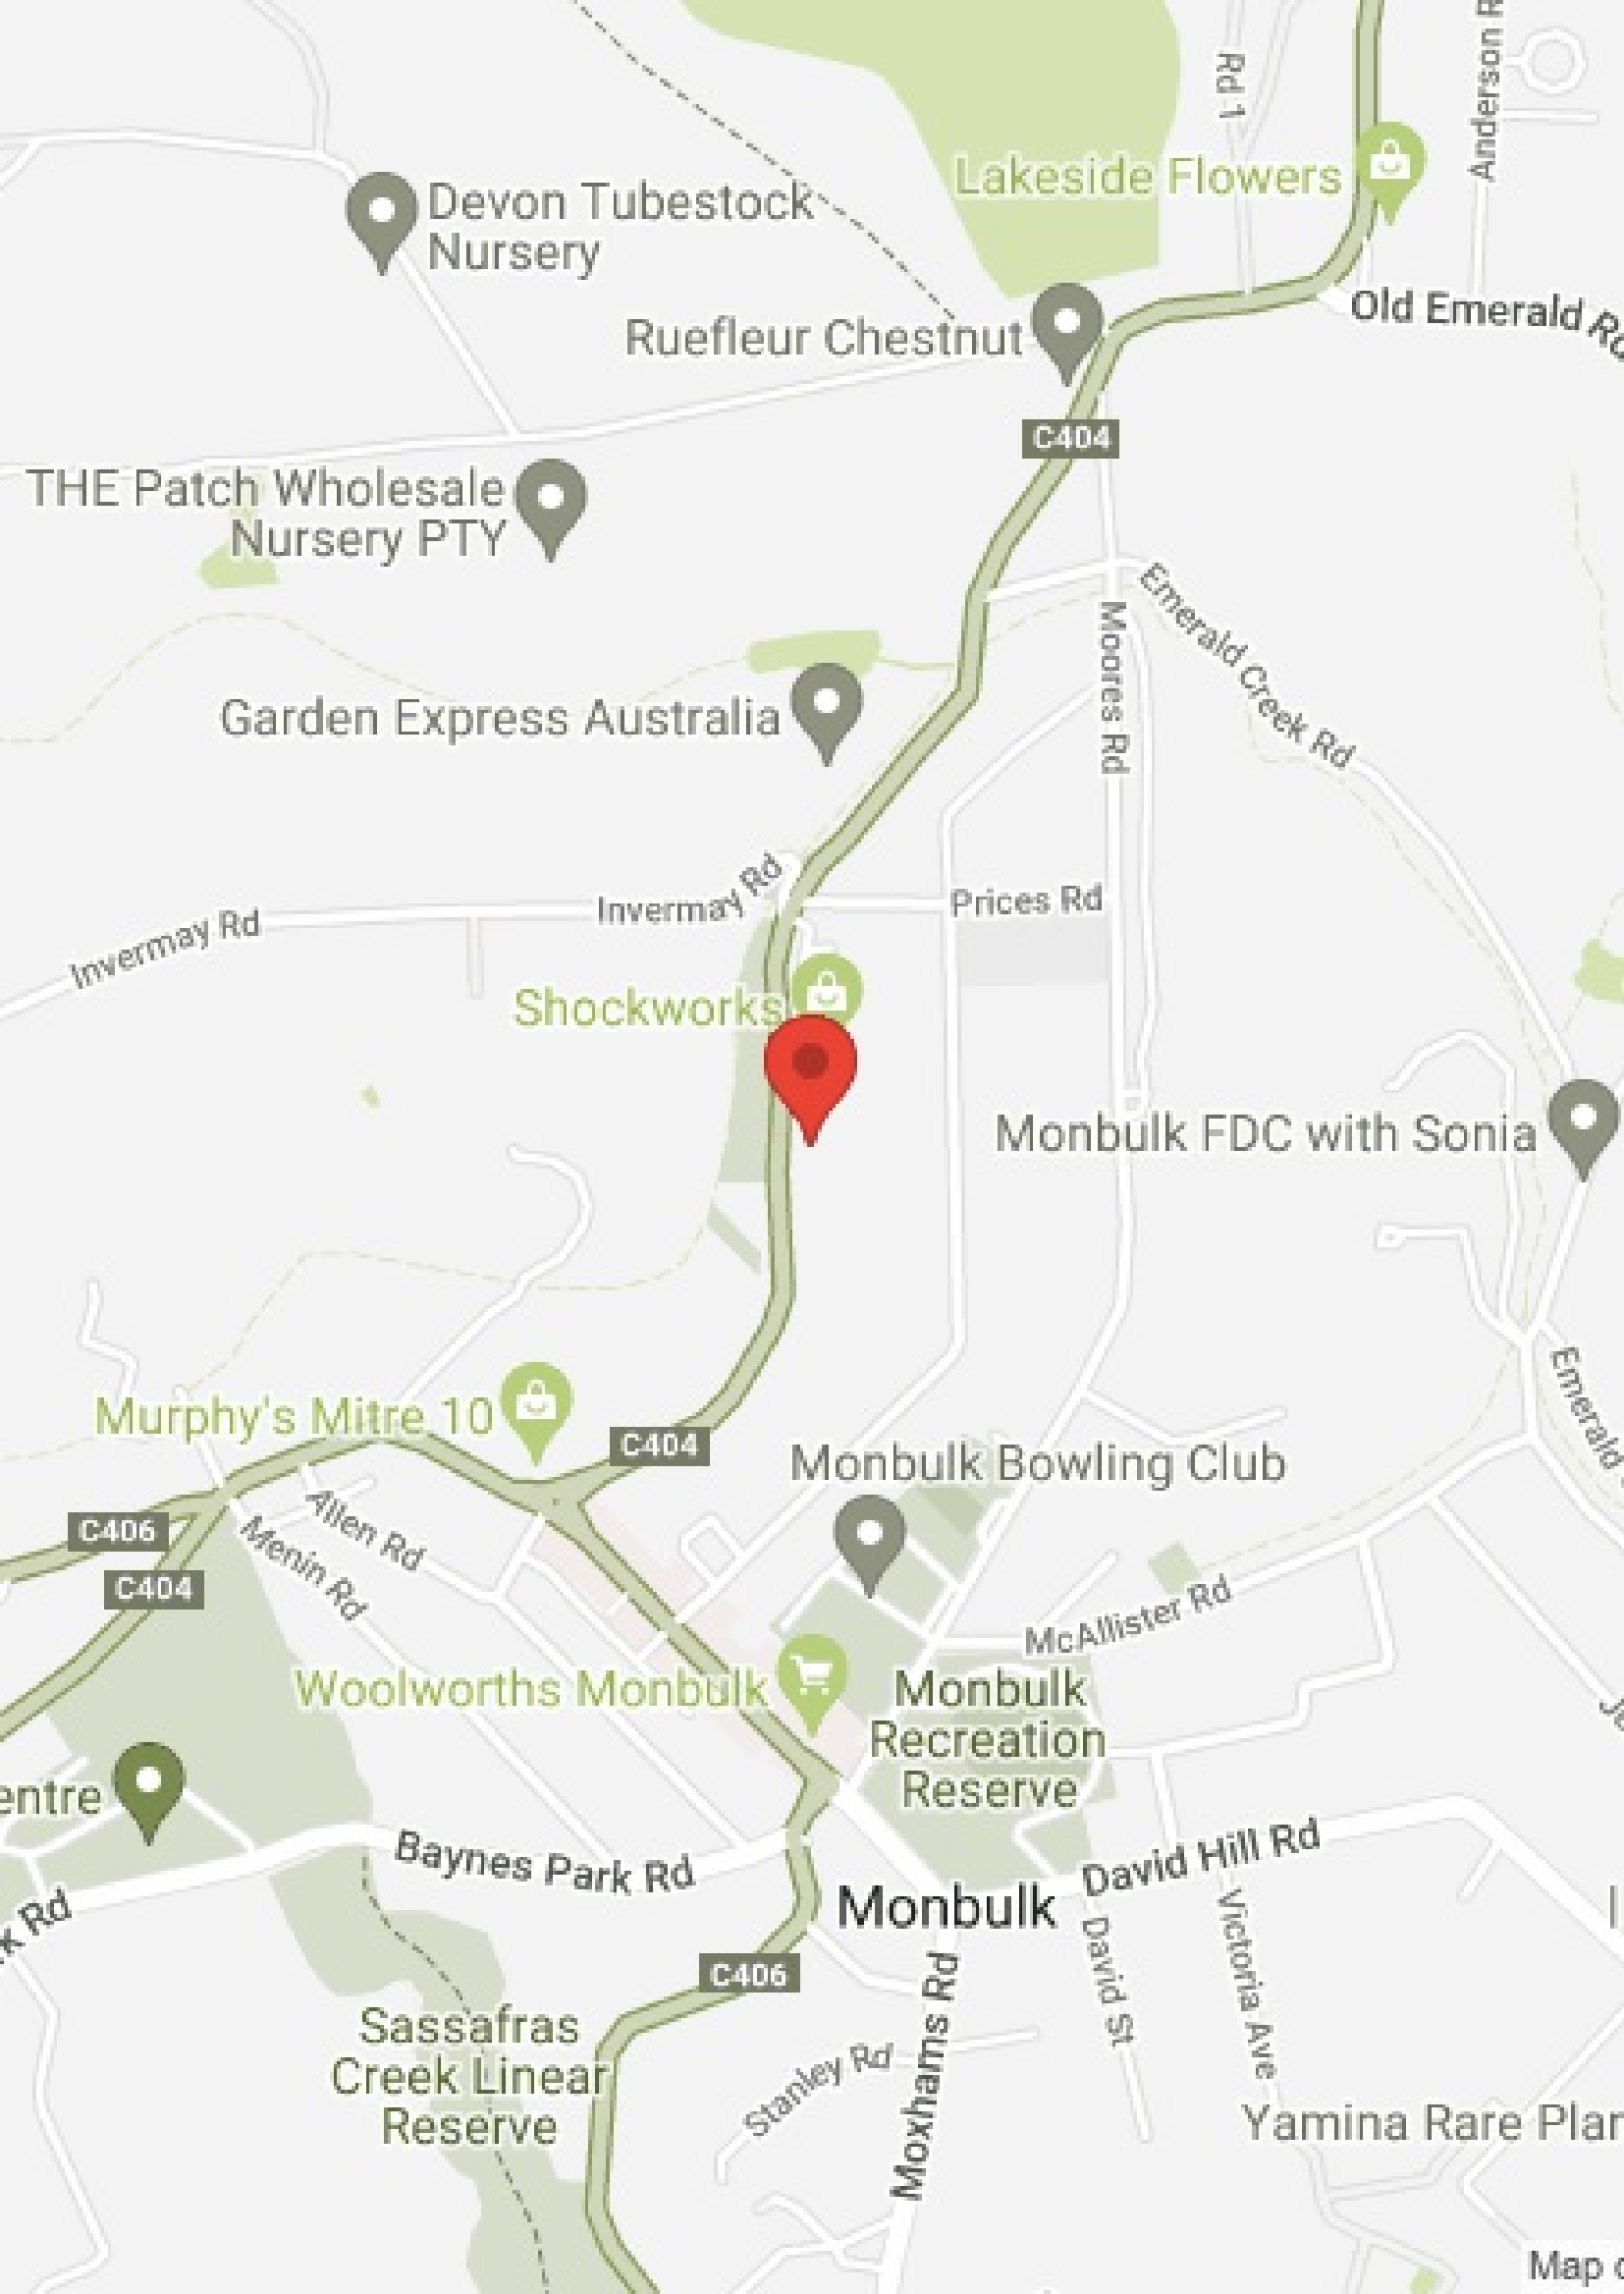

Devon Tubestock Nursery

Lakeside Flowers

Ruefleur Chestnut

THE Patch Wholesale Nursery PTY

Garden Express Australia

Shockworks

Murphy's Mitre 10

Woolworths Monbulk

Monbulk Bowling Club

Monbulk Recreation Reserve

Monbulk

Sassafra Creek Linear Reserve

Yamina Rare Plants

Map of